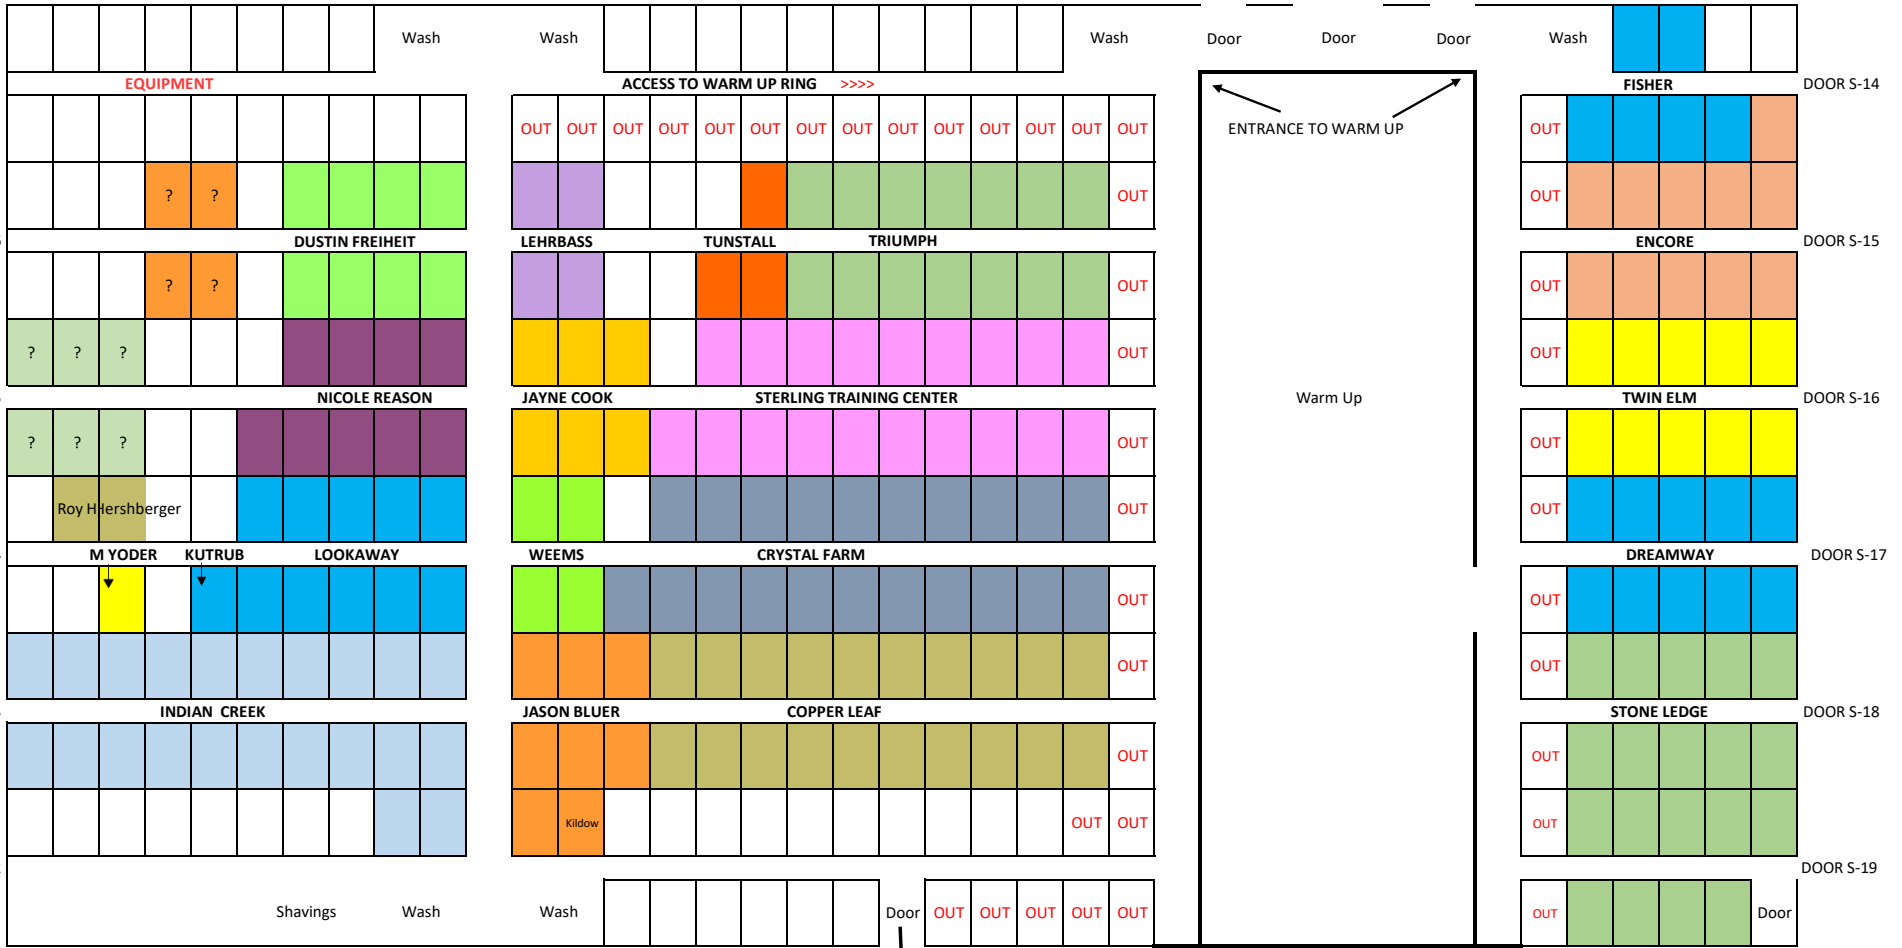

DOOR S-8

BIG DOOR S-11

← East

West →

SANDY-- (248) 207-4956

SHOW OFFICE

IN GATE

Show Ring

OUT GATE