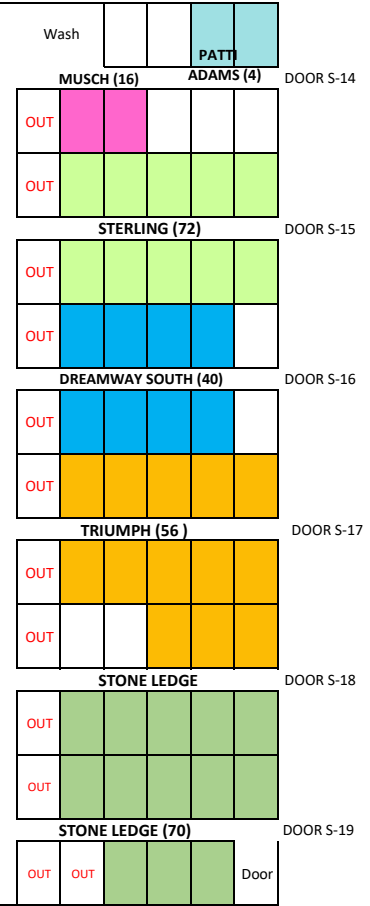

DOOR S-8

BIG DOOR S-11

← East

West →

DOOR S-1
NEED ANYTHING?
SANDY-- (248) 207-4956

SHOW OFFICE

IN GATE OUT GATE
Show Ring
↓