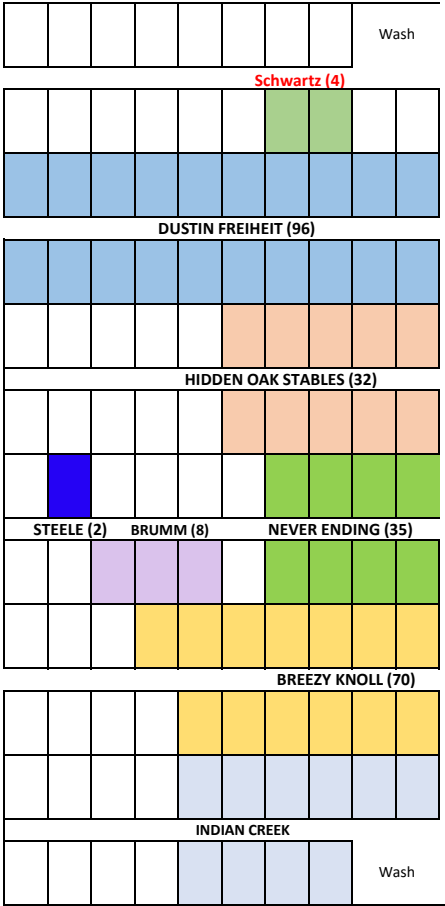

DOOR S-8

BIG DOOR S-11

← East

West →

DOOR S-1
NEED ANYTHING?
SANDY-- (248) 207-4956

SHOW OFFICE

IN GATE OUT GATE
Show Ring
↓