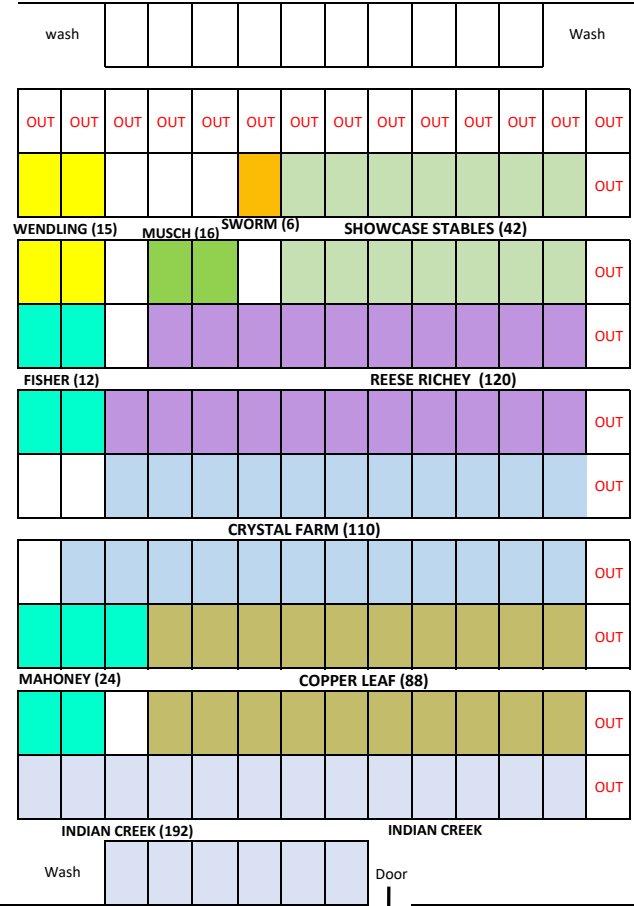

DOOR S-8

BIG DOOR S-11

← East

West →

DOOR S-1
NEED ANYTHING?
SANDY-- (248) 207-4956

SHOW OFFICE

IN GATE OUT GATE
Show Ring
↓